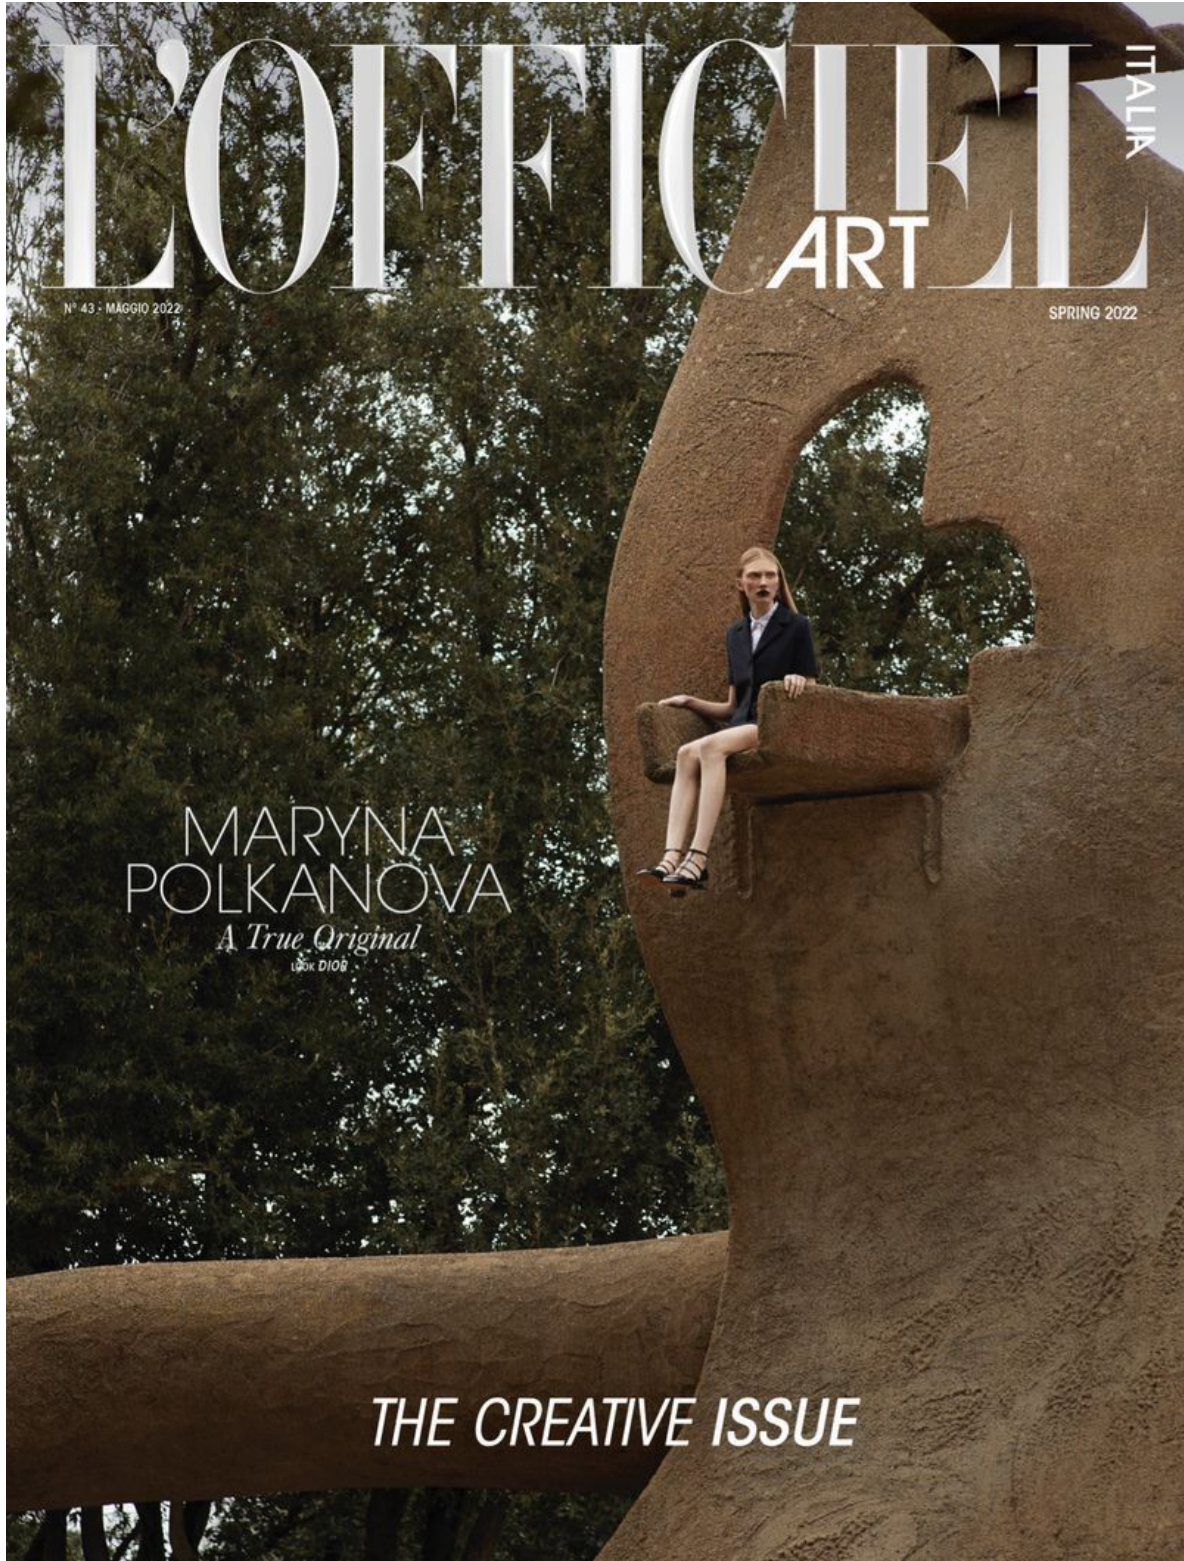

MGM
MODELS

MGM
MODELS

MARYNA POLKANOVA

height 5'10.5 · bust 32.5" · waist 23.5" · hips 35.5" · dress 36 EU/6 US/8 UK

shoes size 40 EU/9 US/6.5 UK · hair dark blonde · eyes green

MARYNA POLKANOVA

height 5'10.5 · bust 32.5" · waist 23.5" · hips 35.5" · dress 36 EU/6 US/8 UK
shoes size 40 EU/9 US/6.5 UK · hair dark blonde · eyes green